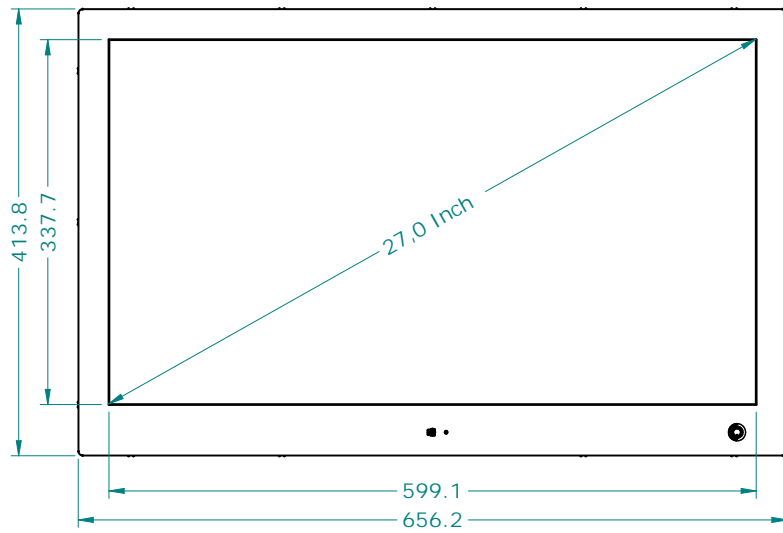

MODEL N270KGE

N270KGE-dims (04-09-2019)

DIMENSIONS ARE SUBJECT TO CHANGE WITHOUT NOTICE

ISO 128 ALL DIMENSIONS ARE IN MILLIMETERS