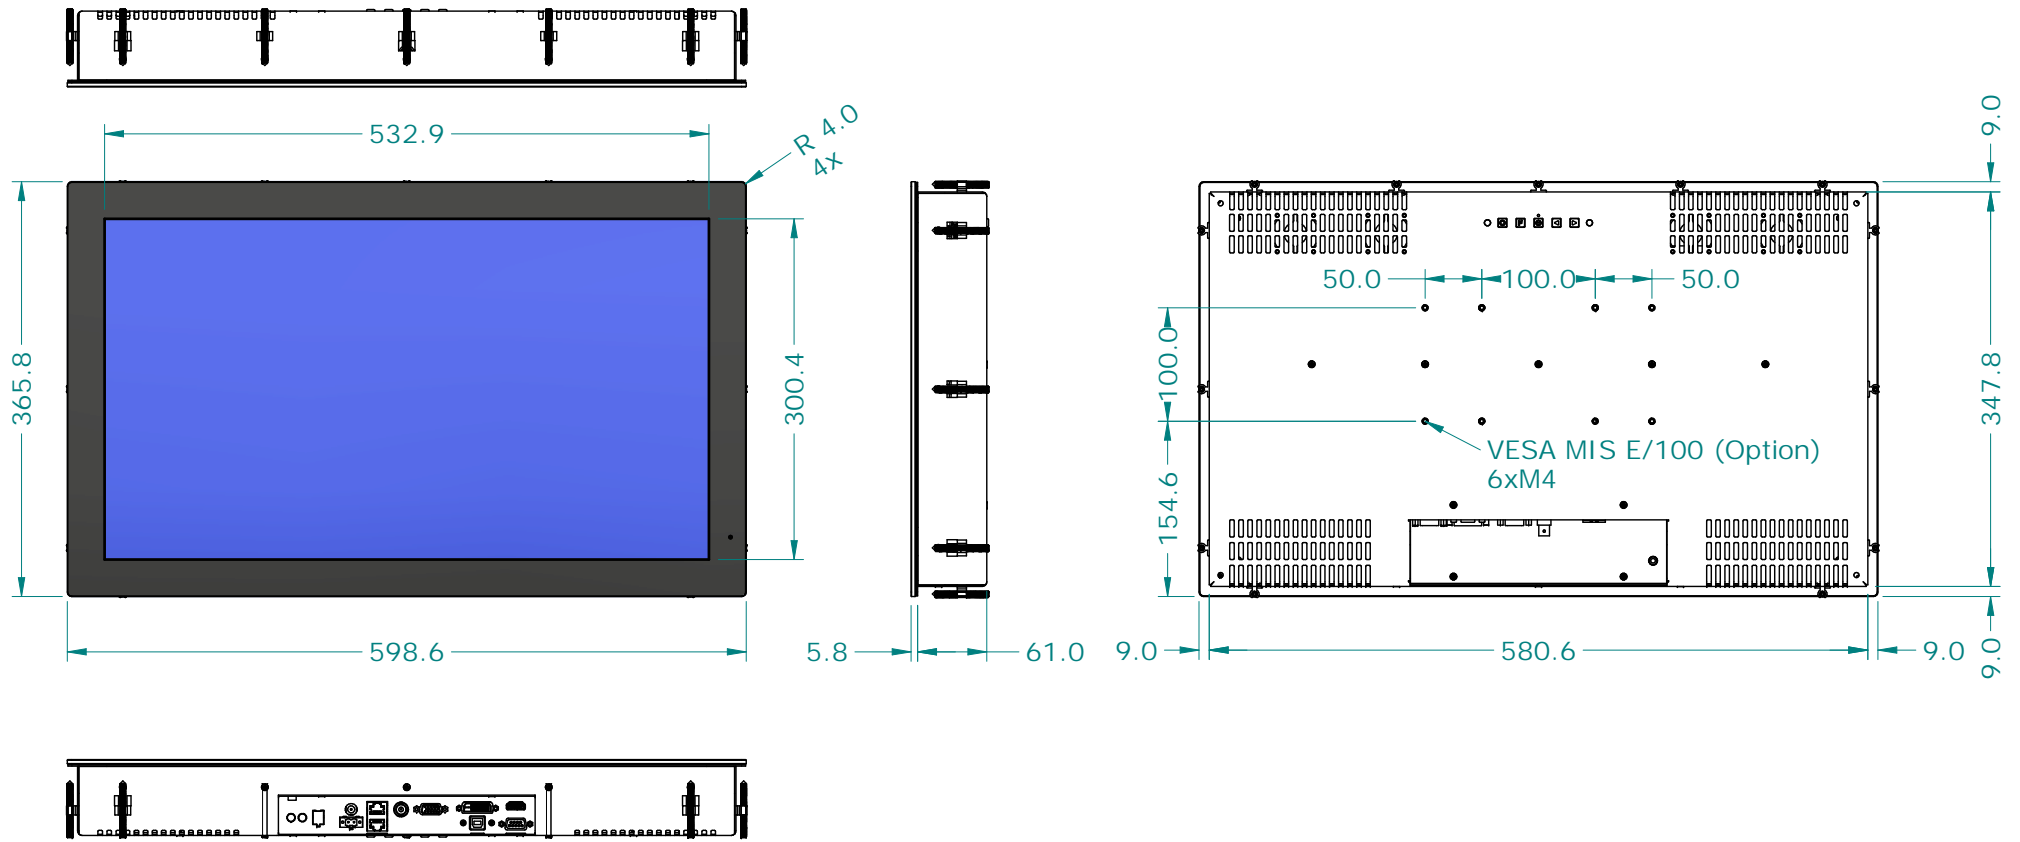

MODEL N240KG

N240KG-dims (07-07-2021)

DIMENSIONS ARE SUBJECT TO CHANGE WITHOUT NOTICE

ISO 128 ALL DIMENSIONS ARE IN MILLIMETERS