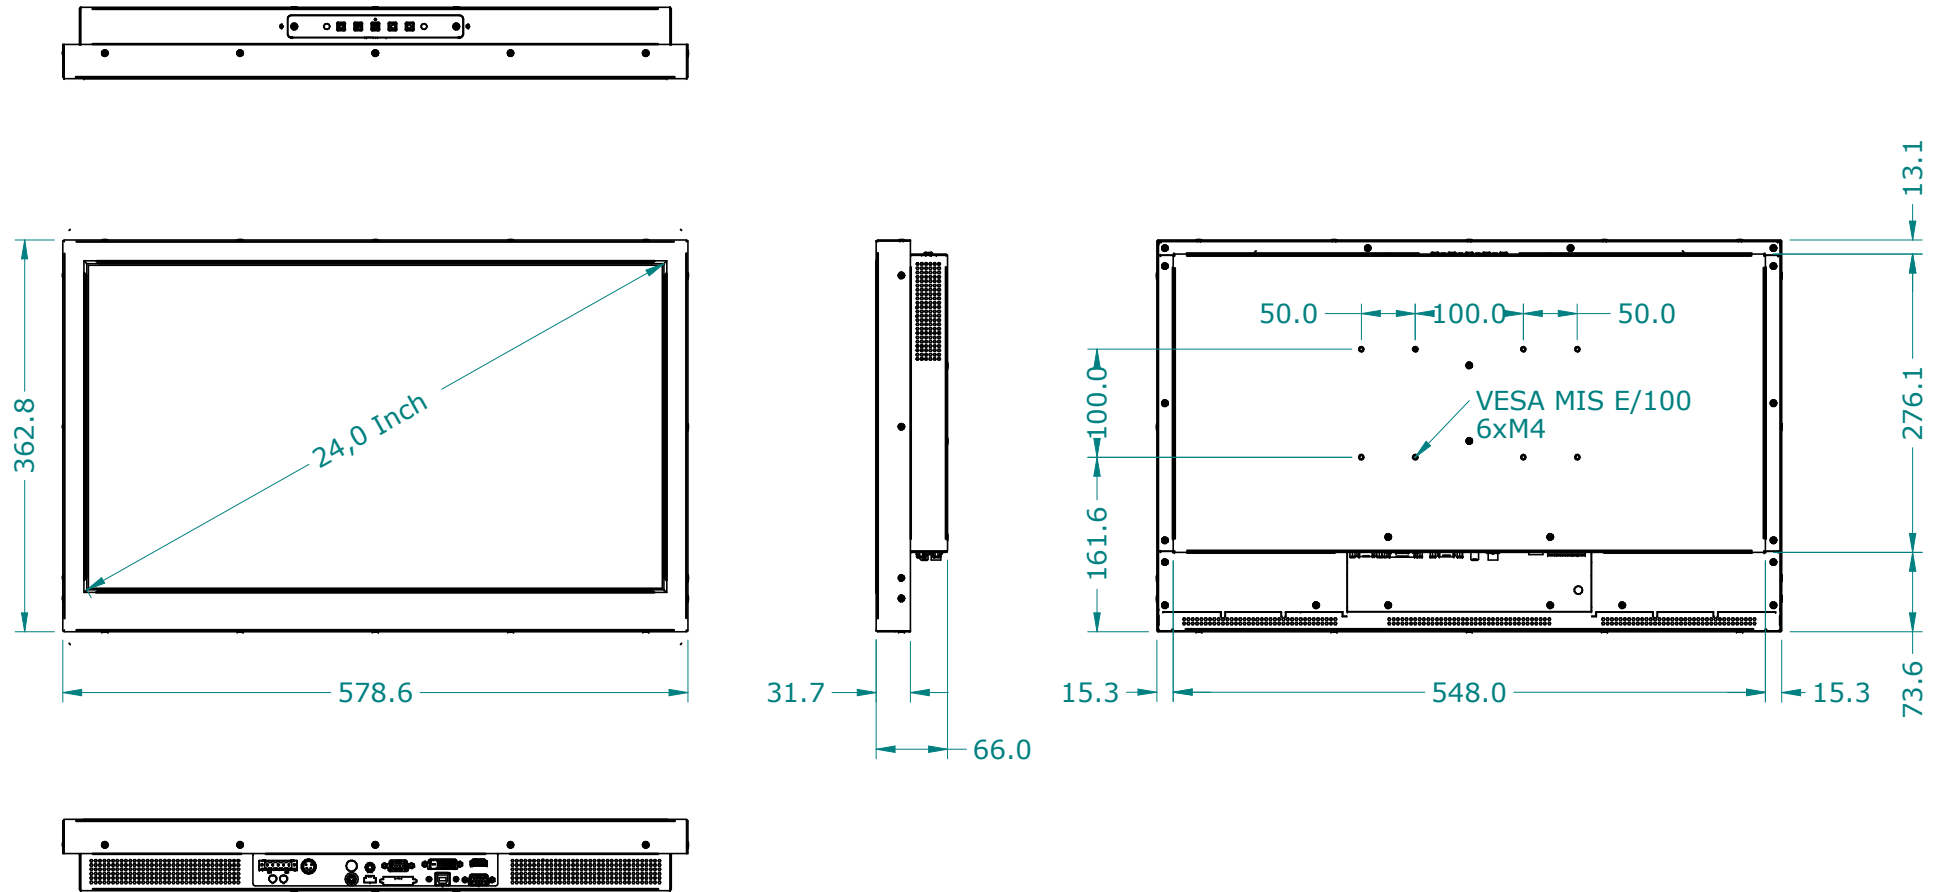

MODEL N240DE

N240DE-dims (07-10-2014)

DIMENSIONS ARE SUBJECT TO CHANGE WITHOUT NOTICE

ISO 128  ALL DIMENSIONS ARE IN MILLIMETERS