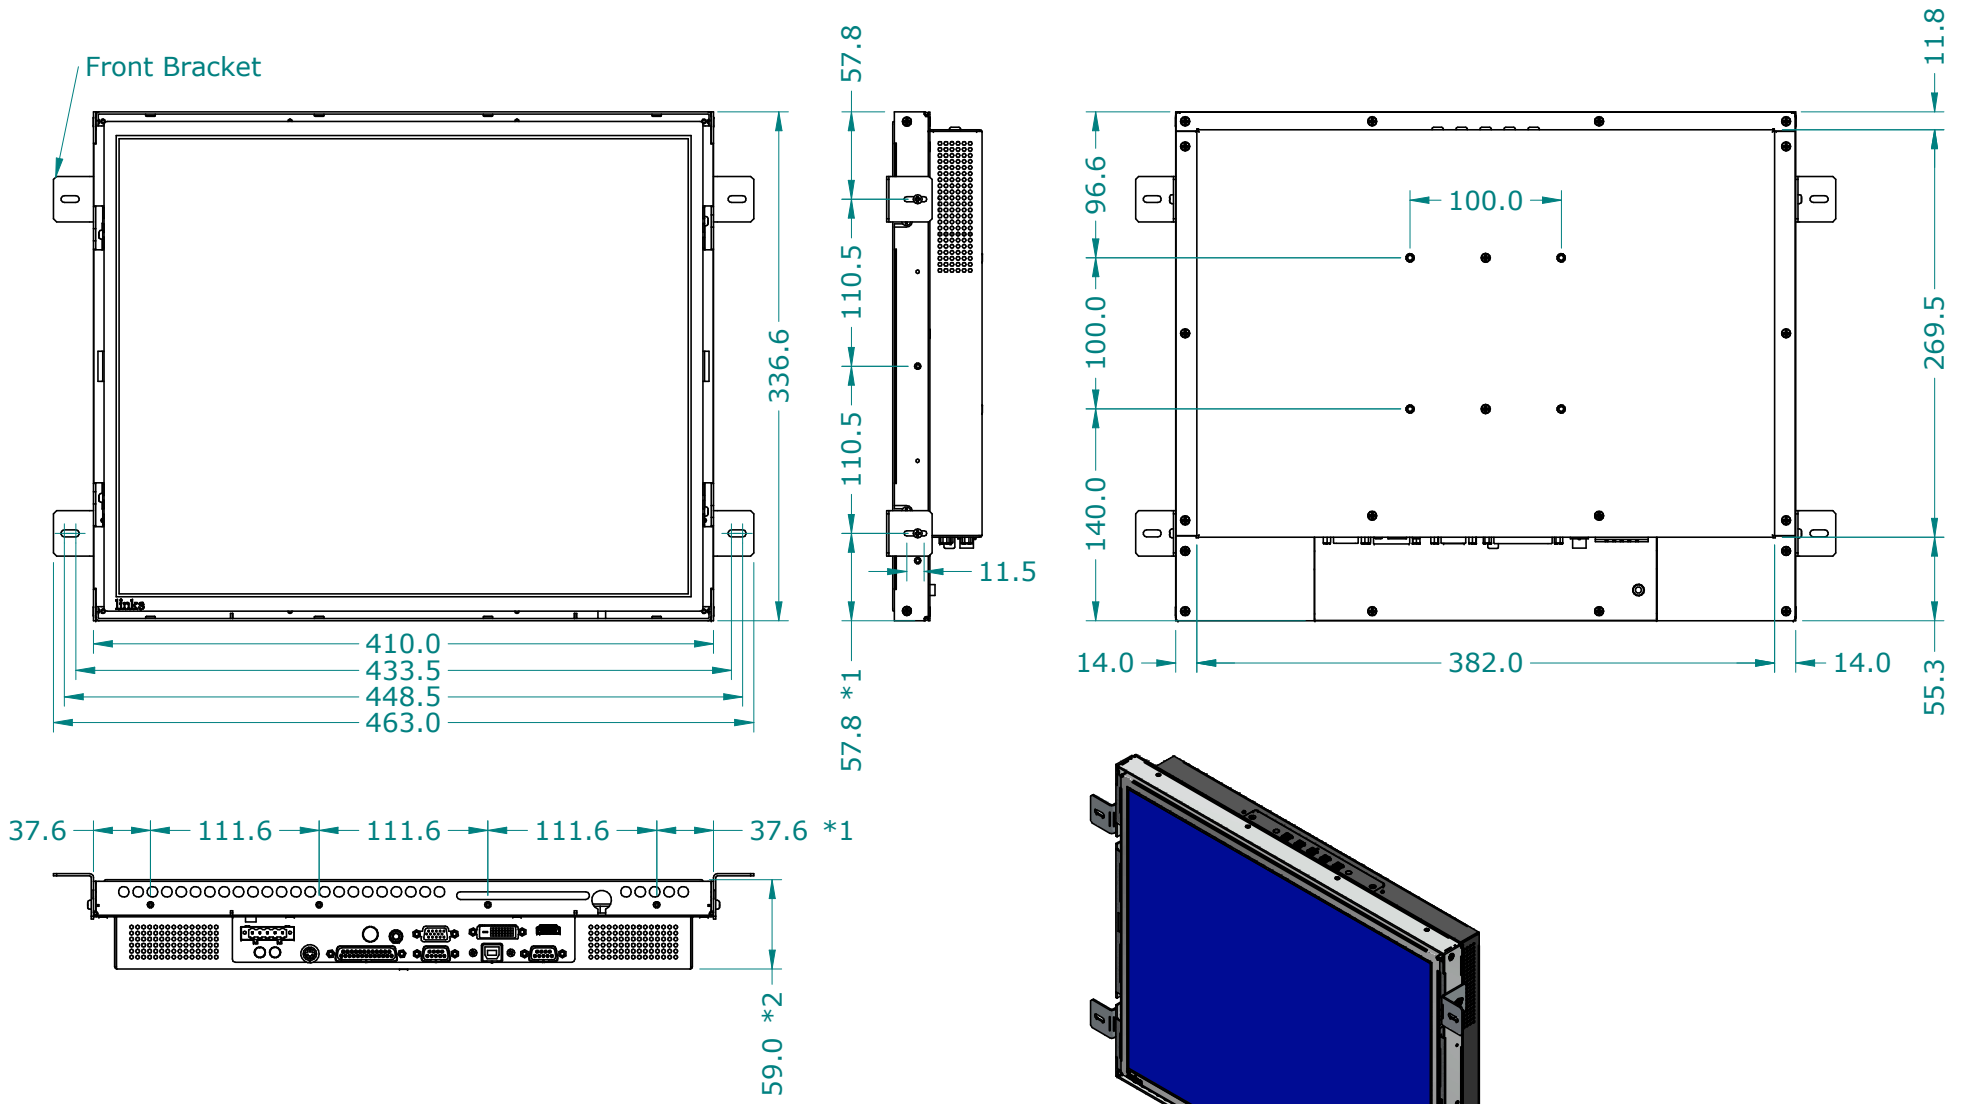

MODEL N190R

N190R-dims01 (11-12-2012)

*1 Mounting positions Front Brackets

*2 No glass/touch screen

- With 3mm glass 62,8

- With touch screen normally 62,8

DIMENSIONS ARE SUBJECT TO CHANGE WITHOUT NOTICE

ISO 128 ALL DIMENSIONS ARE IN MILLIMETERS