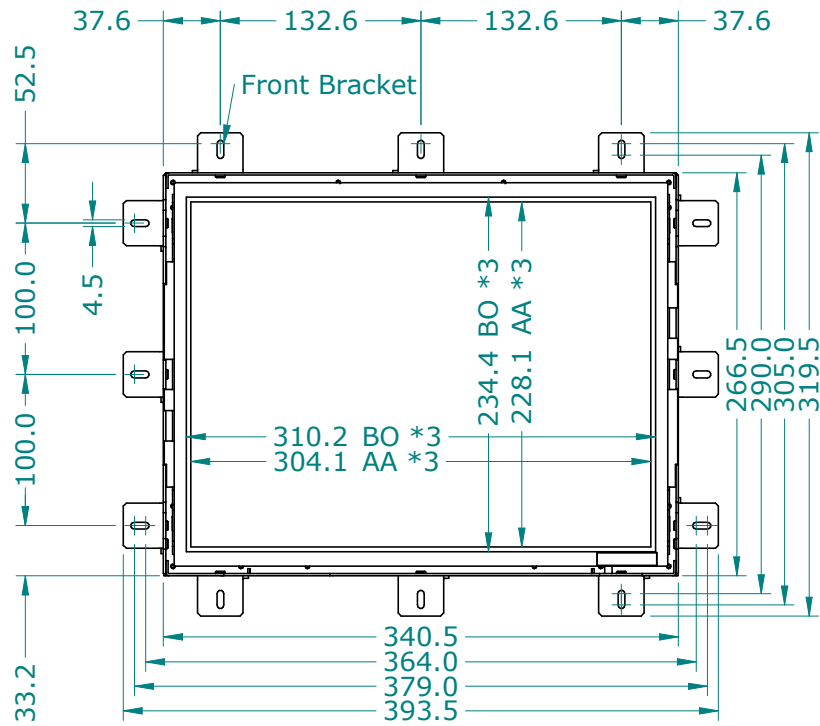

MODEL N150R

N150R-dims01 (19-09-2013)

*1 Mounting positions Front Brackets (8pcs included)

*2 No glass/touch screen

- With 3mm glass 62,8

- With touch screen normally 62,8

*3 Active Area and Bezel Opening may vary between panels

Check with your supplier before!!

EDGE HOME USE

DIMENSIONS ARE SUBJECT TO CHANGE WITHOUT NOTICE

ISO 128 ALL DIMENSIONS ARE IN MILLIMETERS