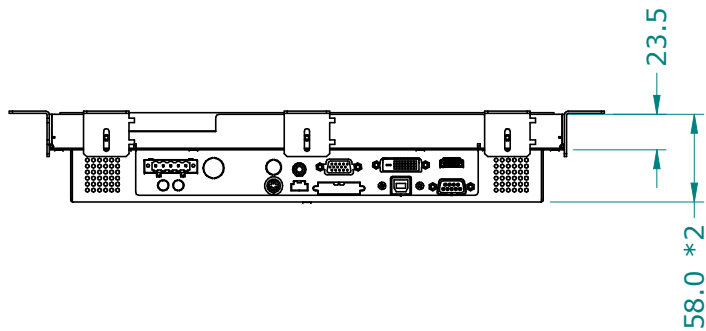

MODEL N150R

N150R-dims01 (19-09-2013)

*1 Mounting positions Front Brackets (8pcs included)

*2 No glass/touch screen

- With 3mm glass 62,8

- With touch screen normally 62,8

*3 Active Area and Bezel Opening may vary between panels

Check with your supplier before!!

EDGE HOME USE

DIMENSIONS ARE SUBJECT TO CHANGE WITHOUT NOTICE

ISO 128 ALL DIMENSIONS ARE IN MILLIMETERS