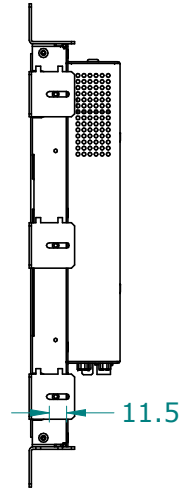

MODEL N150R

N150R-dims01 (19-09-2013)

*1 Mounting positions Front Brackets (8pcs included)

*2 No glass/touch screen

- With 3mm glass 62,8

- With touch screen normally 62,8

*3 Active Area and Bezel Opening may vary between panels

Check with your supplier before!!

EDGE HOME USE

DIMENSIONS ARE SUBJECT TO CHANGE WITHOUT NOTICE

ISO 128 ALL DIMENSIONS ARE IN MILLIMETERS