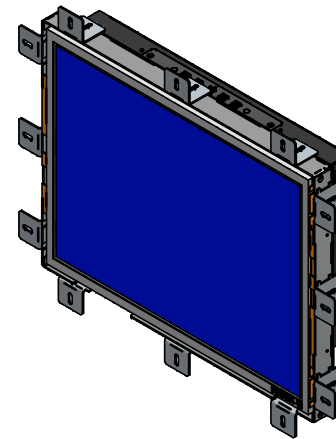

MODEL N150R

N150R-dims01 (19-09-2013)

*1 Mounting positions Front Brackets (8pcs included)

*2 No glass/touch screen

- With 3mm glass 62,8

- With touch screen normally 62,8

*3 Active Area and Bezel Opening may vary between panels

Check with your supplier before!!

EDGE HOME USE

DIMENSIONS ARE SUBJECT TO CHANGE WITHOUT NOTICE

ISO 128 ALL DIMENSIONS ARE IN MILLIMETERS