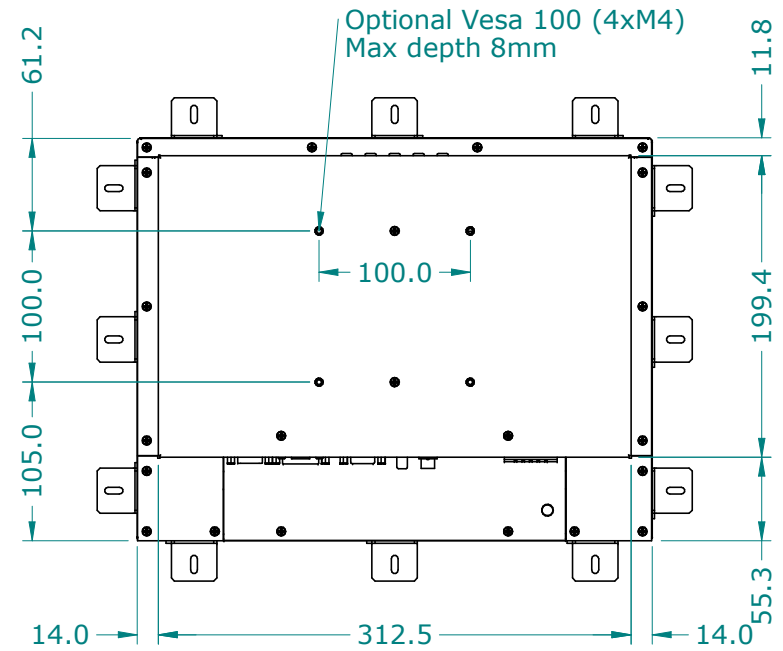

MODEL N150R

N150R-dims01 (19-09-2013)

*1 Mounting positions Front Brackets (8pcs included)

*2 No glass/touch screen

- With 3mm glass 62,8

- With touch screen normally 62,8

*3 Active Area and Bezel Opening may vary between panels

Check with your supplier before!!

EDGE HOME USE

DIMENSIONS ARE SUBJECT TO CHANGE WITHOUT NOTICE

ISO 128 ALL DIMENSIONS ARE IN MILLIMETERS