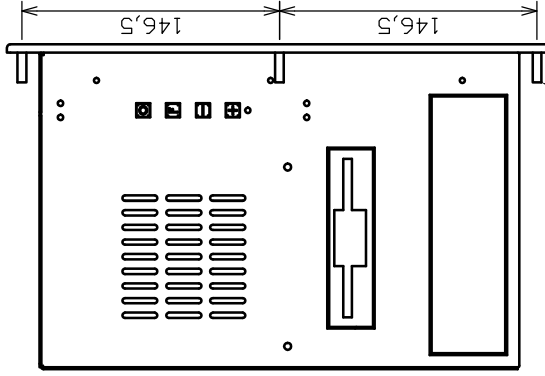

2 (DSD Buttons)

343

Min.4 (Power supply unit)

STUD M5x15 (8pcs)

All dimensions in mm.
 MECHANICAL OUTLINES
 DIMENSIONS ARE SUBJECT
 TO CHANGE WITHOUT NOTICE

Model: PowerVision12

1	16-01-01
Version	Date

Drawing nr. 1701-DIMS