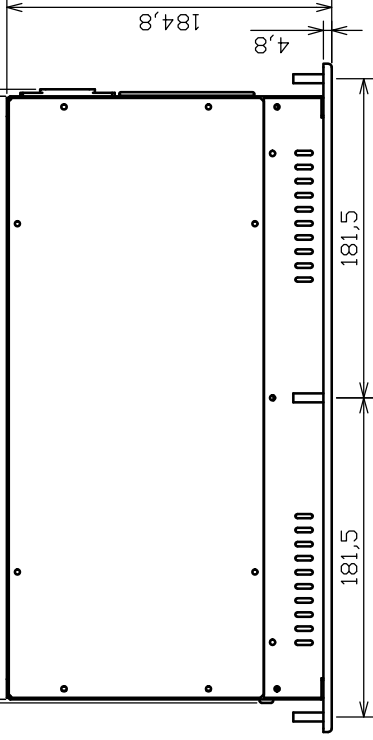

2 (DSD Buttons)

343

Min.4 (Power supply unit)

STUD M5x15 (8pcs)

All dimensions in mm.
 MECHANICAL OUTLINES
 DIMENSIONS ARE SUBJECT
 TO CHANGE WITHOUT NOTICE

Model: PowerVision12

1	16-01-01
Version	Date

Drawing nr. 1701-DIMS