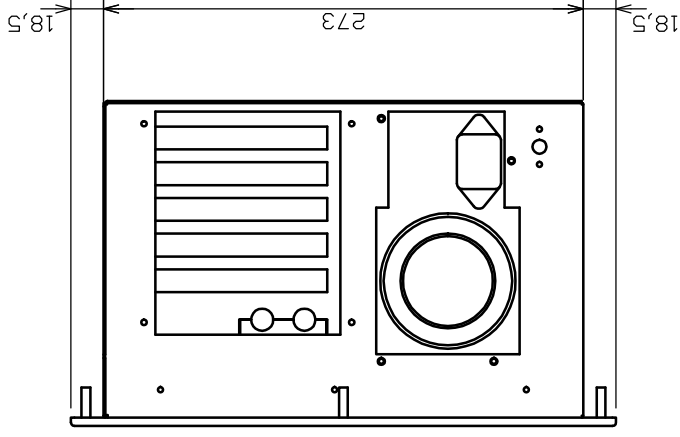

2 (DSD Buttons)

343

Min.4 (Power supply unit)

STUD M5x15 (8pcs)

All dimensions in mm.
 MECHANICAL OUTLINES
 DIMENSIONS ARE SUBJECT
 TO CHANGE WITHOUT NOTICE

Model: PowerVision12

1	16-01-01
Version	Date

Drawing nr. 1701-DIMS