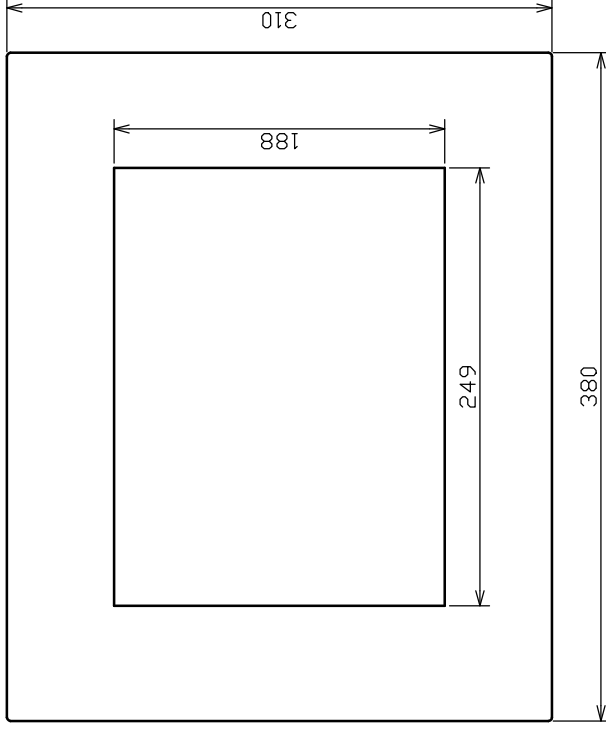

2 (DSD Buttons)

343

Min.4 (Power supply unit)

STUD M5x15 (8pcs)

All dimensions in mm.
 MECHANICAL OUTLINES
 DIMENSIONS ARE SUBJECT
 TO CHANGE WITHOUT NOTICE

Model: PowerVision12

1	16-01-01
Version	Date

Drawing nr. 1701-DIMS